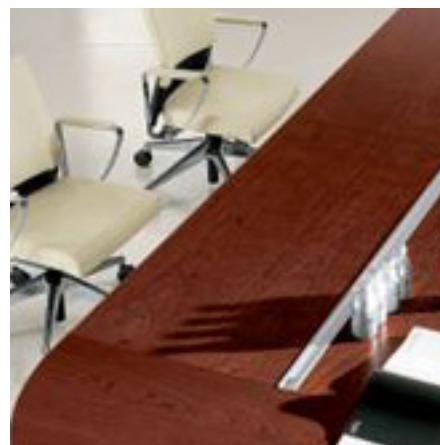

ATP

BUSINESS INTERIORS

www.atp-interiors.com

SPECIAL OFFERS

EMAIL US TO adrian@atp-interiors.com

OR PHONE US ON 028 9058 3747

DESKING

CLICK TO
CONTACT US
TODAY

ATP
BUSINESS
INTERIORS

If you have any further questions about any of our products, offers or availability, you can contact us through our website.

Just follow the link...

*All offers subject to change and availability.